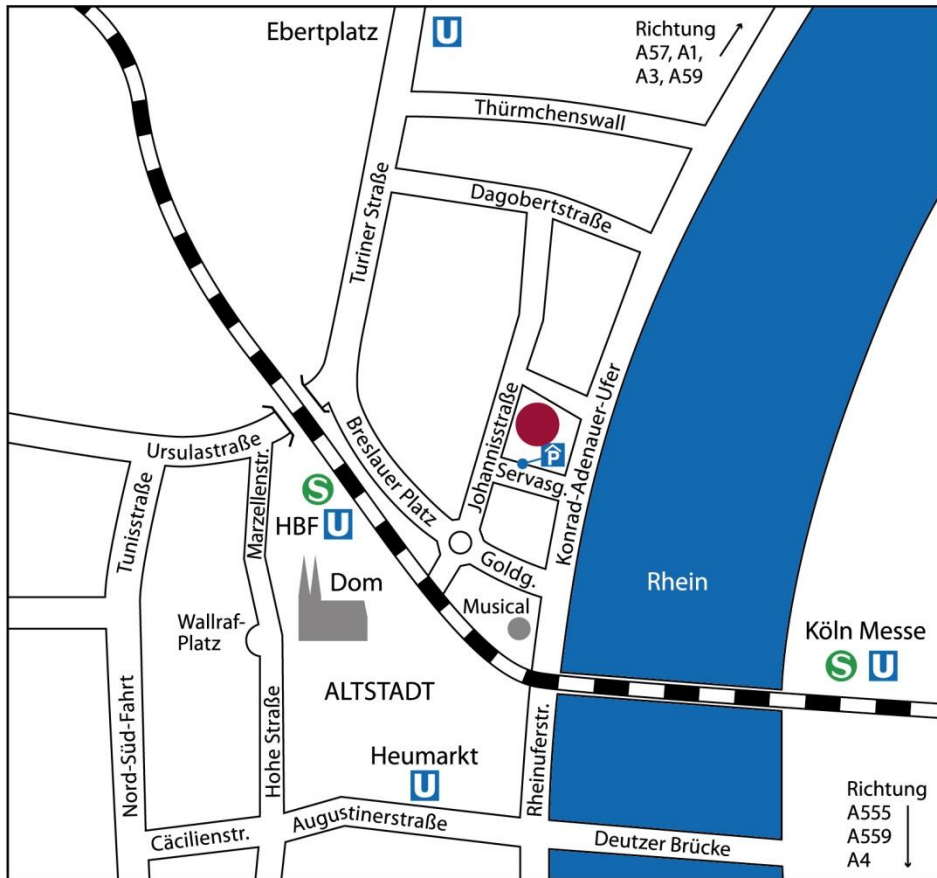

# DRIVING MAP

Cologne Marriott Hotel  
Johannisstrasse 76-80  
50668 Cologne, Germany  
KoelnMarriott.de  
CologneMarriott.com

### Eastbound (A3, A4, A59)

A3 from Frankfurt or A4 from Olpe or A59 from Cologne Bonn Airport to „Kreuz Köln-Ost“, follow the signs to Cologne City Center „Köln Zentrum“,

cross the „Zoozubrücke“ and shortly before the end of the bridge turn right onto the „Konrad-Adenauer-Ufer“, drive all along the river bank and turn right onto „Goldgasse“ („Hauptbahnhof“ / „Breslauer Platz“) and then right onto Johannisstrasse.

### Southbound (A555)

A555 from Bonn to „Kreuz Köln-Süd“ (end of the highway to the roundabout), turn the first opportunity right onto „Militärring“, then drive along the river for about 6 km to „Konrad-Adenauer-Ufer“, turn left onto „Goldgasse“ (Hauptbahnhof/Breslauer Platz) and then right onto Johannisstrasse.

### Westbound (A4)

A4 from Aachen to „Kreuz Köln-Süd“, then follow direction from A555.